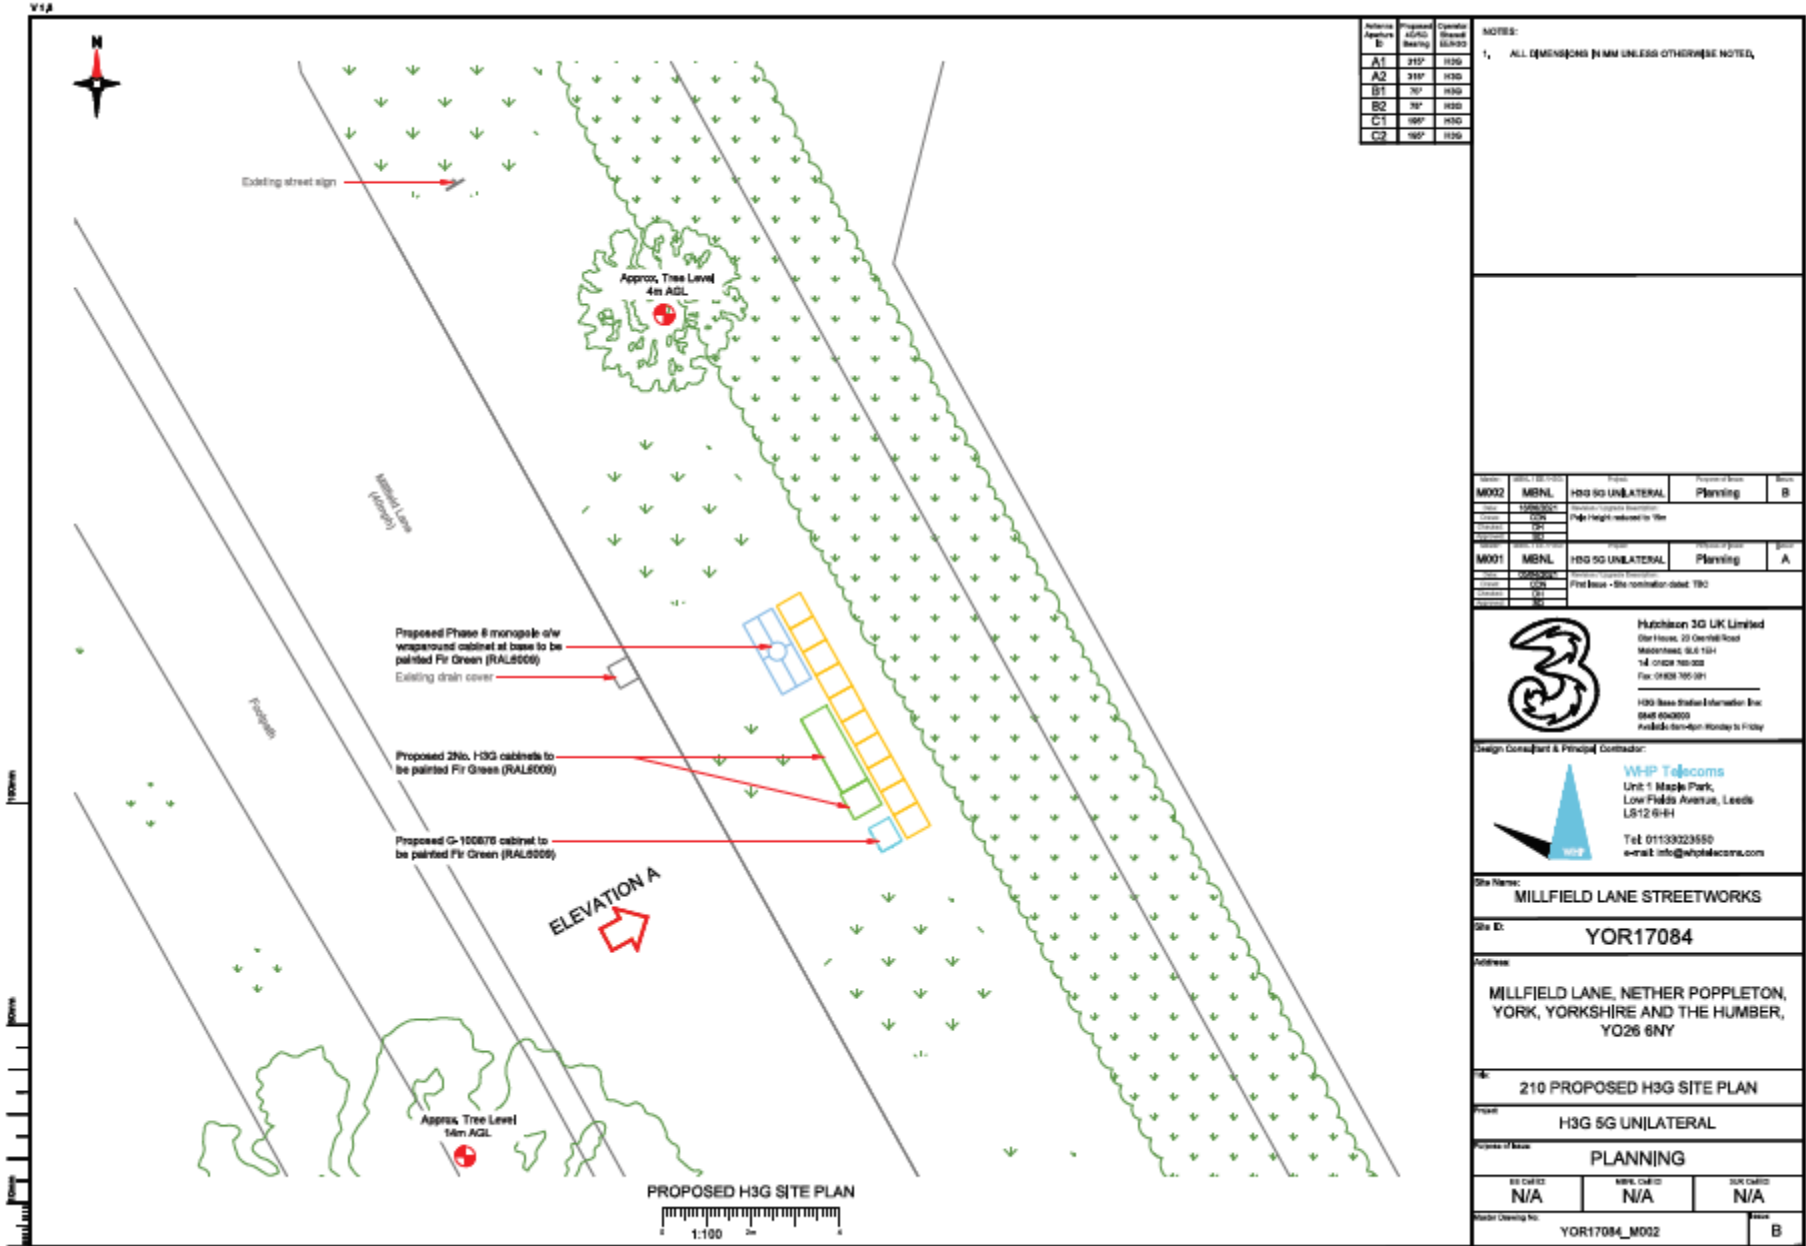

Area Planning Sub-Committee

21/01067/TCMAS

Proposed Telecommunications Equipment Millfield Lane
Nether Poppleton

Proposed site plan

Proposed elevation